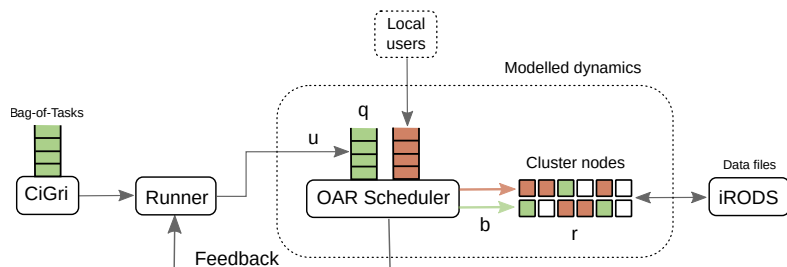

CTRL-CiGri - Quentin Guilloteau (M2 Intern)

Title

Minimizing Cluster Under-Use with a Control-Based Approach

The idea

Feed the information from OAR into a feedback loop, to control how CiGri behaves in order to maximize the utilization of the resources, and to avoid overload.